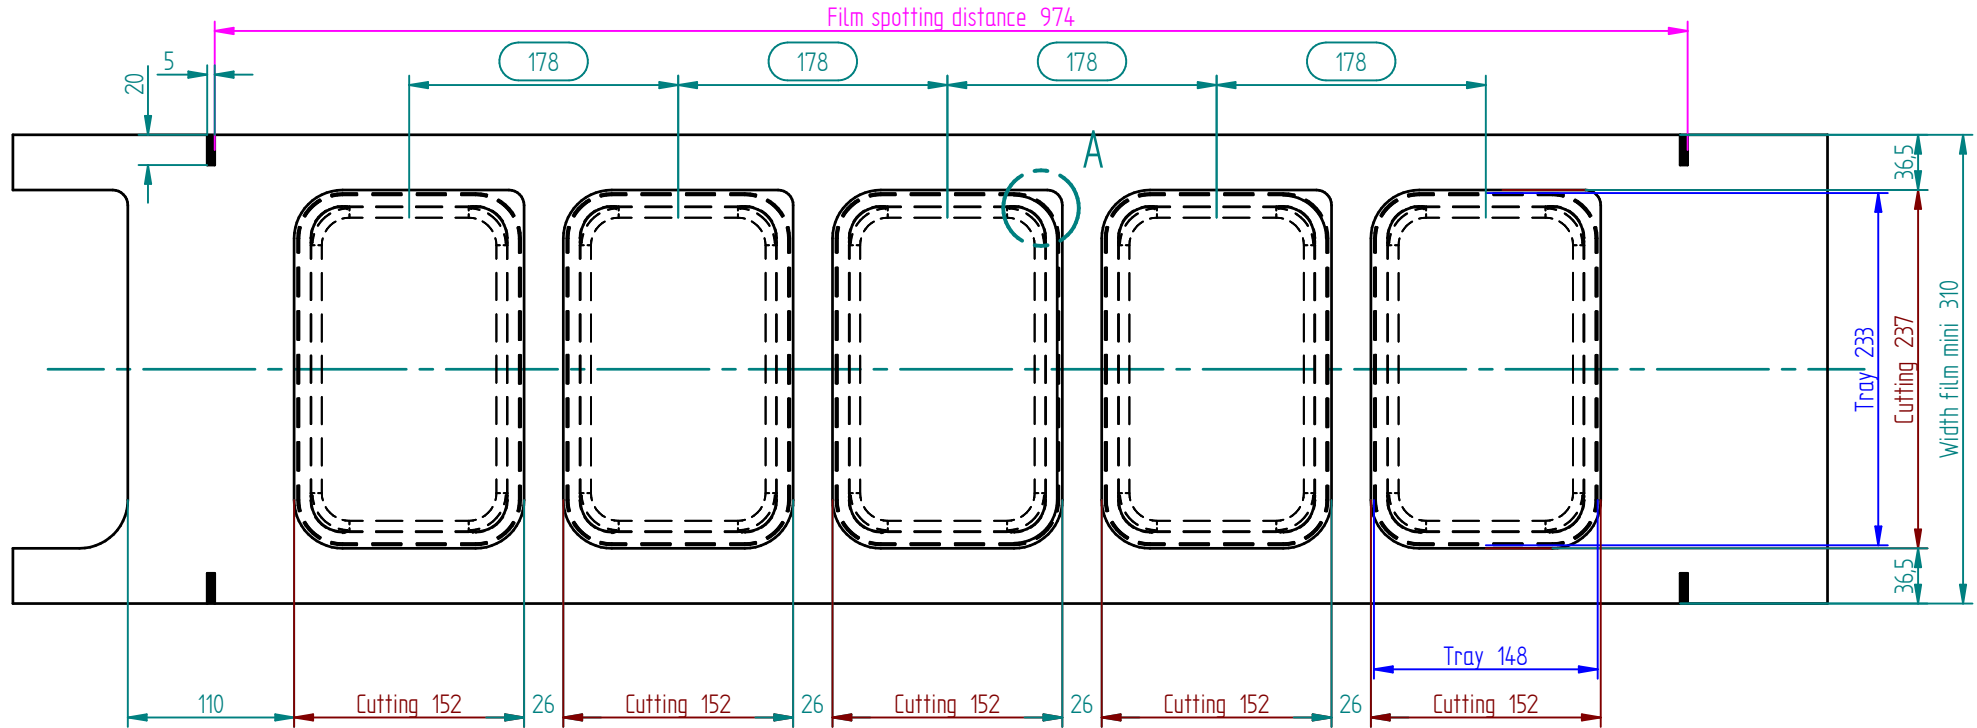

DETAIL A

Tray reference : GLENDALE SKIN PACK on plane 14630 revision 5

Film : BEMIS - SKINTITE HB

Sealing on

Rubber	Hard
	X

Made by: MR Date: 29/04/2016

Sealing line

Flat	Curved	3°

0° 7000

Tooling drawing: 10S12243006C