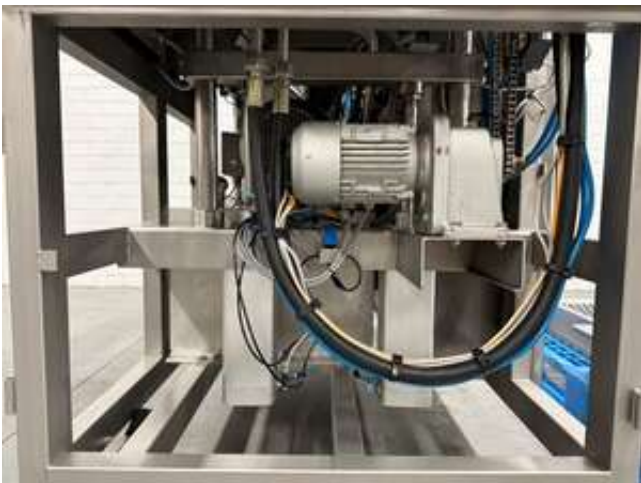

VAN ZUTPHEN BV

USED FOOD MACHINERY

CFS MultiFormer

Product number	3085B
Type	MLF400
Serial number	2382
Year of construction	2008
Belt width	400 mm
Belt speed	1.5 - 15 m/min
Capacity	up to 50 strokes/min
Hopper	270 litres
Compressed air	6 Bar, 300 l/min
Power	3 x 400V, 50Hz, 8kW
Dimensions	3350 x 1100 x 2650 mm
Weight	1200 kg