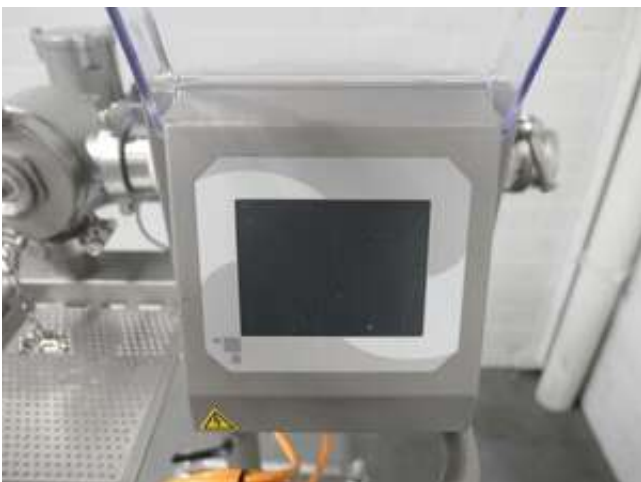

## Mesutronic pipeline metal detector

Product number	3049P
Type	Meatline 7.0
Serial number	1035-ML
Year of construction	2021
Detector	100 mm
Pipe	Ø 60 mm
Compressed air	6 - 8 Bar
Power	100 - 240V, 50/60Hz, 1.25A
Dimensions	650 x 950 x 1250 mm
With pneumatic reject	