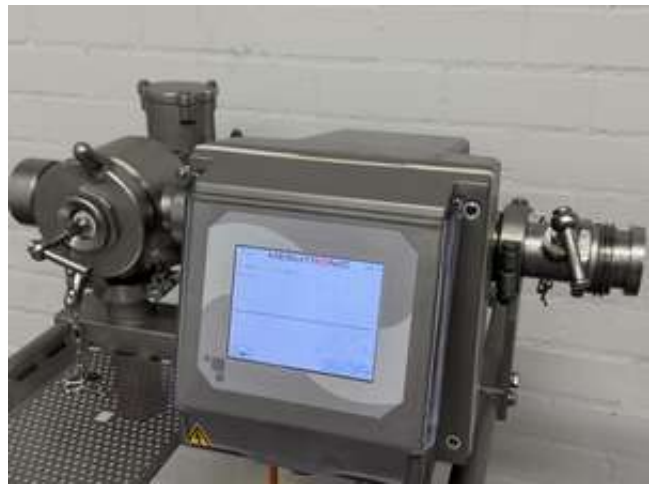

## Mesutronic pipeline metal detector

Product number	3049P
Type	Meatline 7.0
Serial number	1035-ML
Year of construction	2021
Detector	100 mm
Pipe	Ø 60 mm
Compressed air	6 - 8 Bar
Power	100 - 240V, 50/60Hz, 1.25A
Dimensions	650 x 950 x 1250 mm
With pneumatic reject	