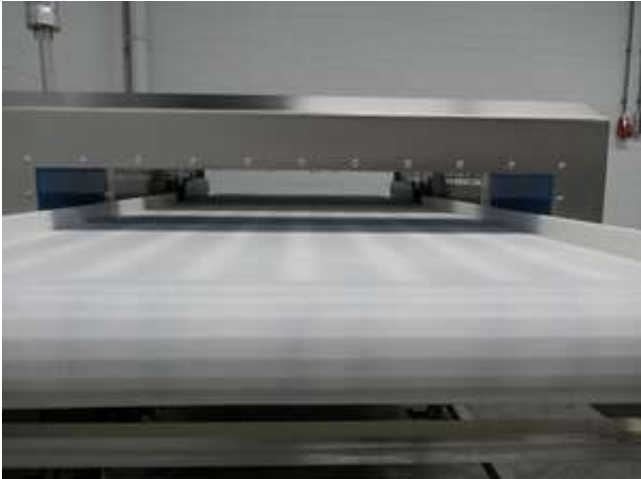

VAN ZUTPHEN BV

USED FOOD MACHINERY

Loma metal detector

Product number	2516
Type	IQ ³ +ST
Serial number	QPB90-15-24908D
Year of construction	2014
Belt width	860 mm
Passage	860 x 110 mm
Compressed air	6 - 8 Bar
Power	3 x 415V, 50Hz, 0.5kW
Dimensions	2350 x 1450 x 1650 mm
With pneumatic reject	