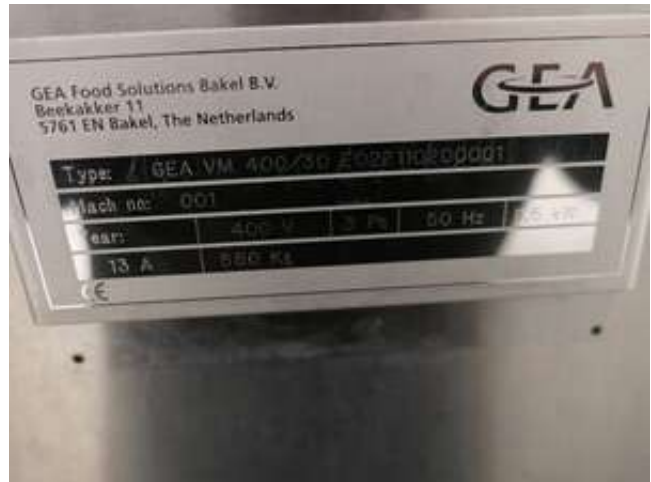

## **GEA/Koppens forming machine**

Product number	1832
Type	VM400/30
Serial number	001
Belt width	400 mm
Capacity	max. 30 strokes/min
Air consumption	6 bar
Power	3 x 400V, 50Hz, 5.5kW
Dimensions	2000 x 800 x 1800 mm
Weight	550 kg